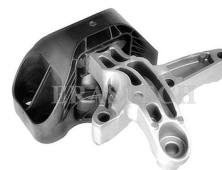

OEM NO

112106137R

UYUMLU ARAÇLAR

MEGANE IV, SCENIC IV, KADJAR, GRAND SCENIC IV

28302

Engine Mounting