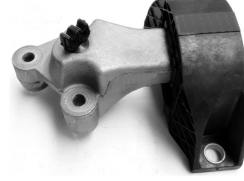

OEM NO

113758313R 113757955R 112844547R

113752043R

UYUMLU ARAÇLAR

CAPTUR, CLIO IV 0, 9 TCe, LOGAN II 0, 9 TCe

28282

Engine Mounting, Right